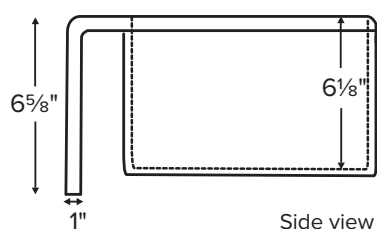

RKS244

25" x 22.25"

Bowl depth: 6.125"

Installation: Seamless Plain Apron Front

Material: Acrylic

Shipping Weight: 32 lbs / 15 kg

Options Must be ordered at time of purchase.

White (RKS244W)

Biscuit (RKS244B)

One-piece construction with seamless plain-front apron

CONSTRUCTION AND STANDARD FEATURES

- Accommodates 3.5" kitchen drain.
- Can be undermounted or caulked directly to the countertop without the use of clips or channels.
- Durable cast acrylic shell is extremely scratch- and stain-resistant. Up to 30% thicker and stronger than other makes.
- Non-porous highly renewable surface makes cleaning and sanitizing faster and more effective.
- 1-year limited residential and commercial warranty.

• All product measurements are $\pm 1/2"$.
 • Specifications and configurations are subject to change without notice.
 • Measurements herein supersede all others published prior to publication date below.