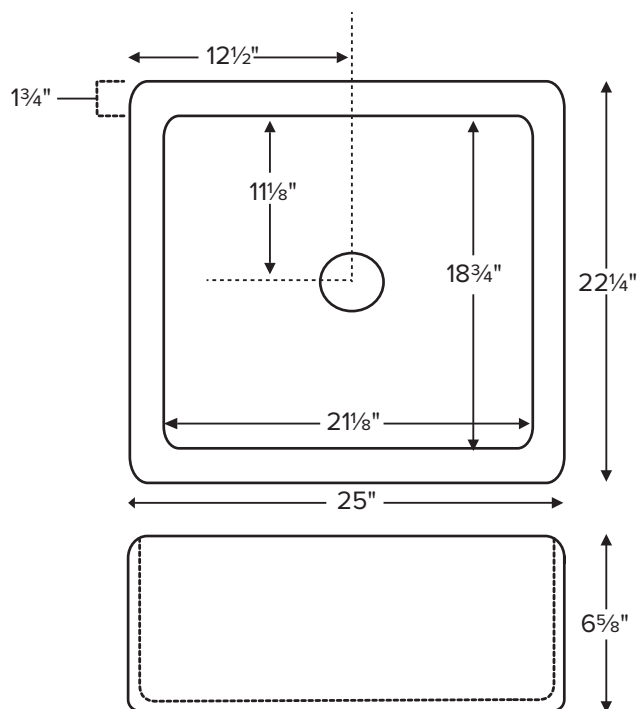

RKS244

25" x 22.25"

Bowl depth: 6.125"

Installation: Seamless Plain Apron Front

Material: Acrylic

Shipping Weight: 32 lbs / 15 kg

Options Must be ordered at time of purchase.

White (RKS244W)

Biscuit (RKS244B)

One-piece construction with seamless plain-front apron

CONSTRUCTION AND STANDARD FEATURES

- Accommodates 3.5" kitchen drain.
- Can be undermounted or caulked directly to the countertop without the use of clips or channels.
- Durable cast acrylic shell is extremely scratch- and stain-resistant. Up to 30% thicker and stronger than other makes.
- Non-porous highly renewable surface makes cleaning and sanitizing faster and more effective.
- 1-year limited residential and commercial warranty.

• All product measurements are $\pm 1/2"$.
 • Specifications and configurations are subject to change without notice.
 • Measurements herein supersede all others published prior to publication date below.